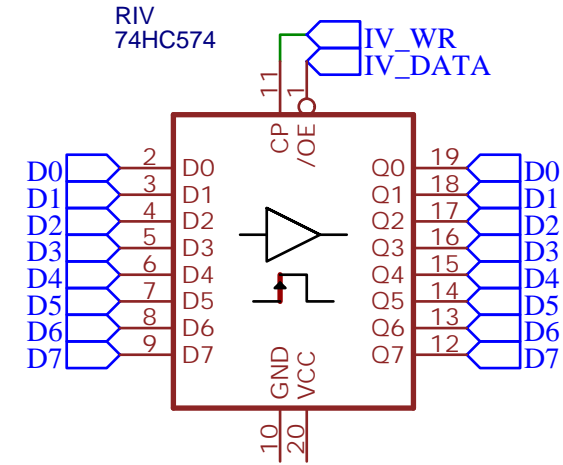

TITLE: Adder decoder		REV: 1.0
 	Company: JMC Lab Experience	Sheet: 1/2
	Date: 2022-01-09	Drawn By: JMC

TITLE: Adder decoder		REV: 1.0
 	Company: JMC Lab Experience	Sheet: 2/2
	Date: 2022-01-09	Drawn By: JMC