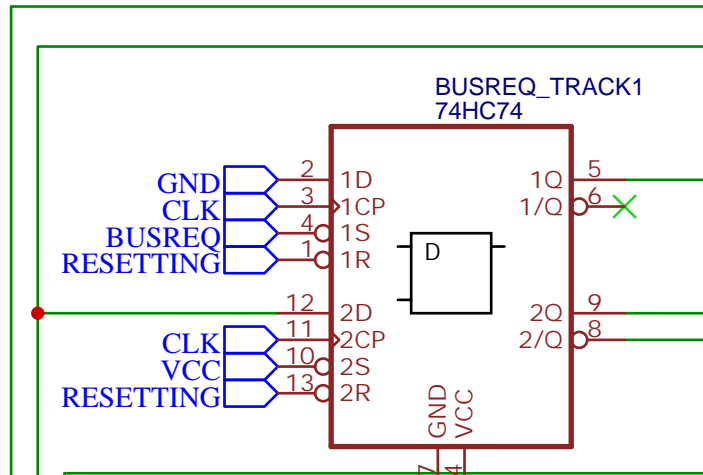

TITLE: Adder decoder		REV: 1.0
 	Company: JMC Lab Experience	Sheet: 1/2
	Date: 2022-01-09	Drawn By: JMC

TITLE: Adder decoder		REV: 1.0
 	Company: JMC Lab Experience	Sheet: 2/2
	Date: 2022-01-09	Drawn By: JMC