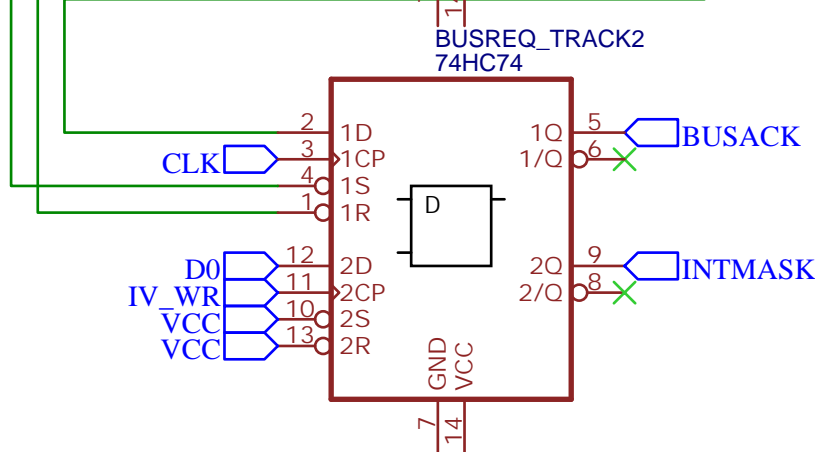

TITLE: Adder decoder		REV: 1.0
 	Company: JMC Lab Experience	Sheet: 1/2
	Date: 2022-01-09	Drawn By: JMC

TITLE: Adder decoder		REV: 1.0
 	Company: JMC Lab Experience	Sheet: 2/2
	Date: 2022-01-09	Drawn By: JMC